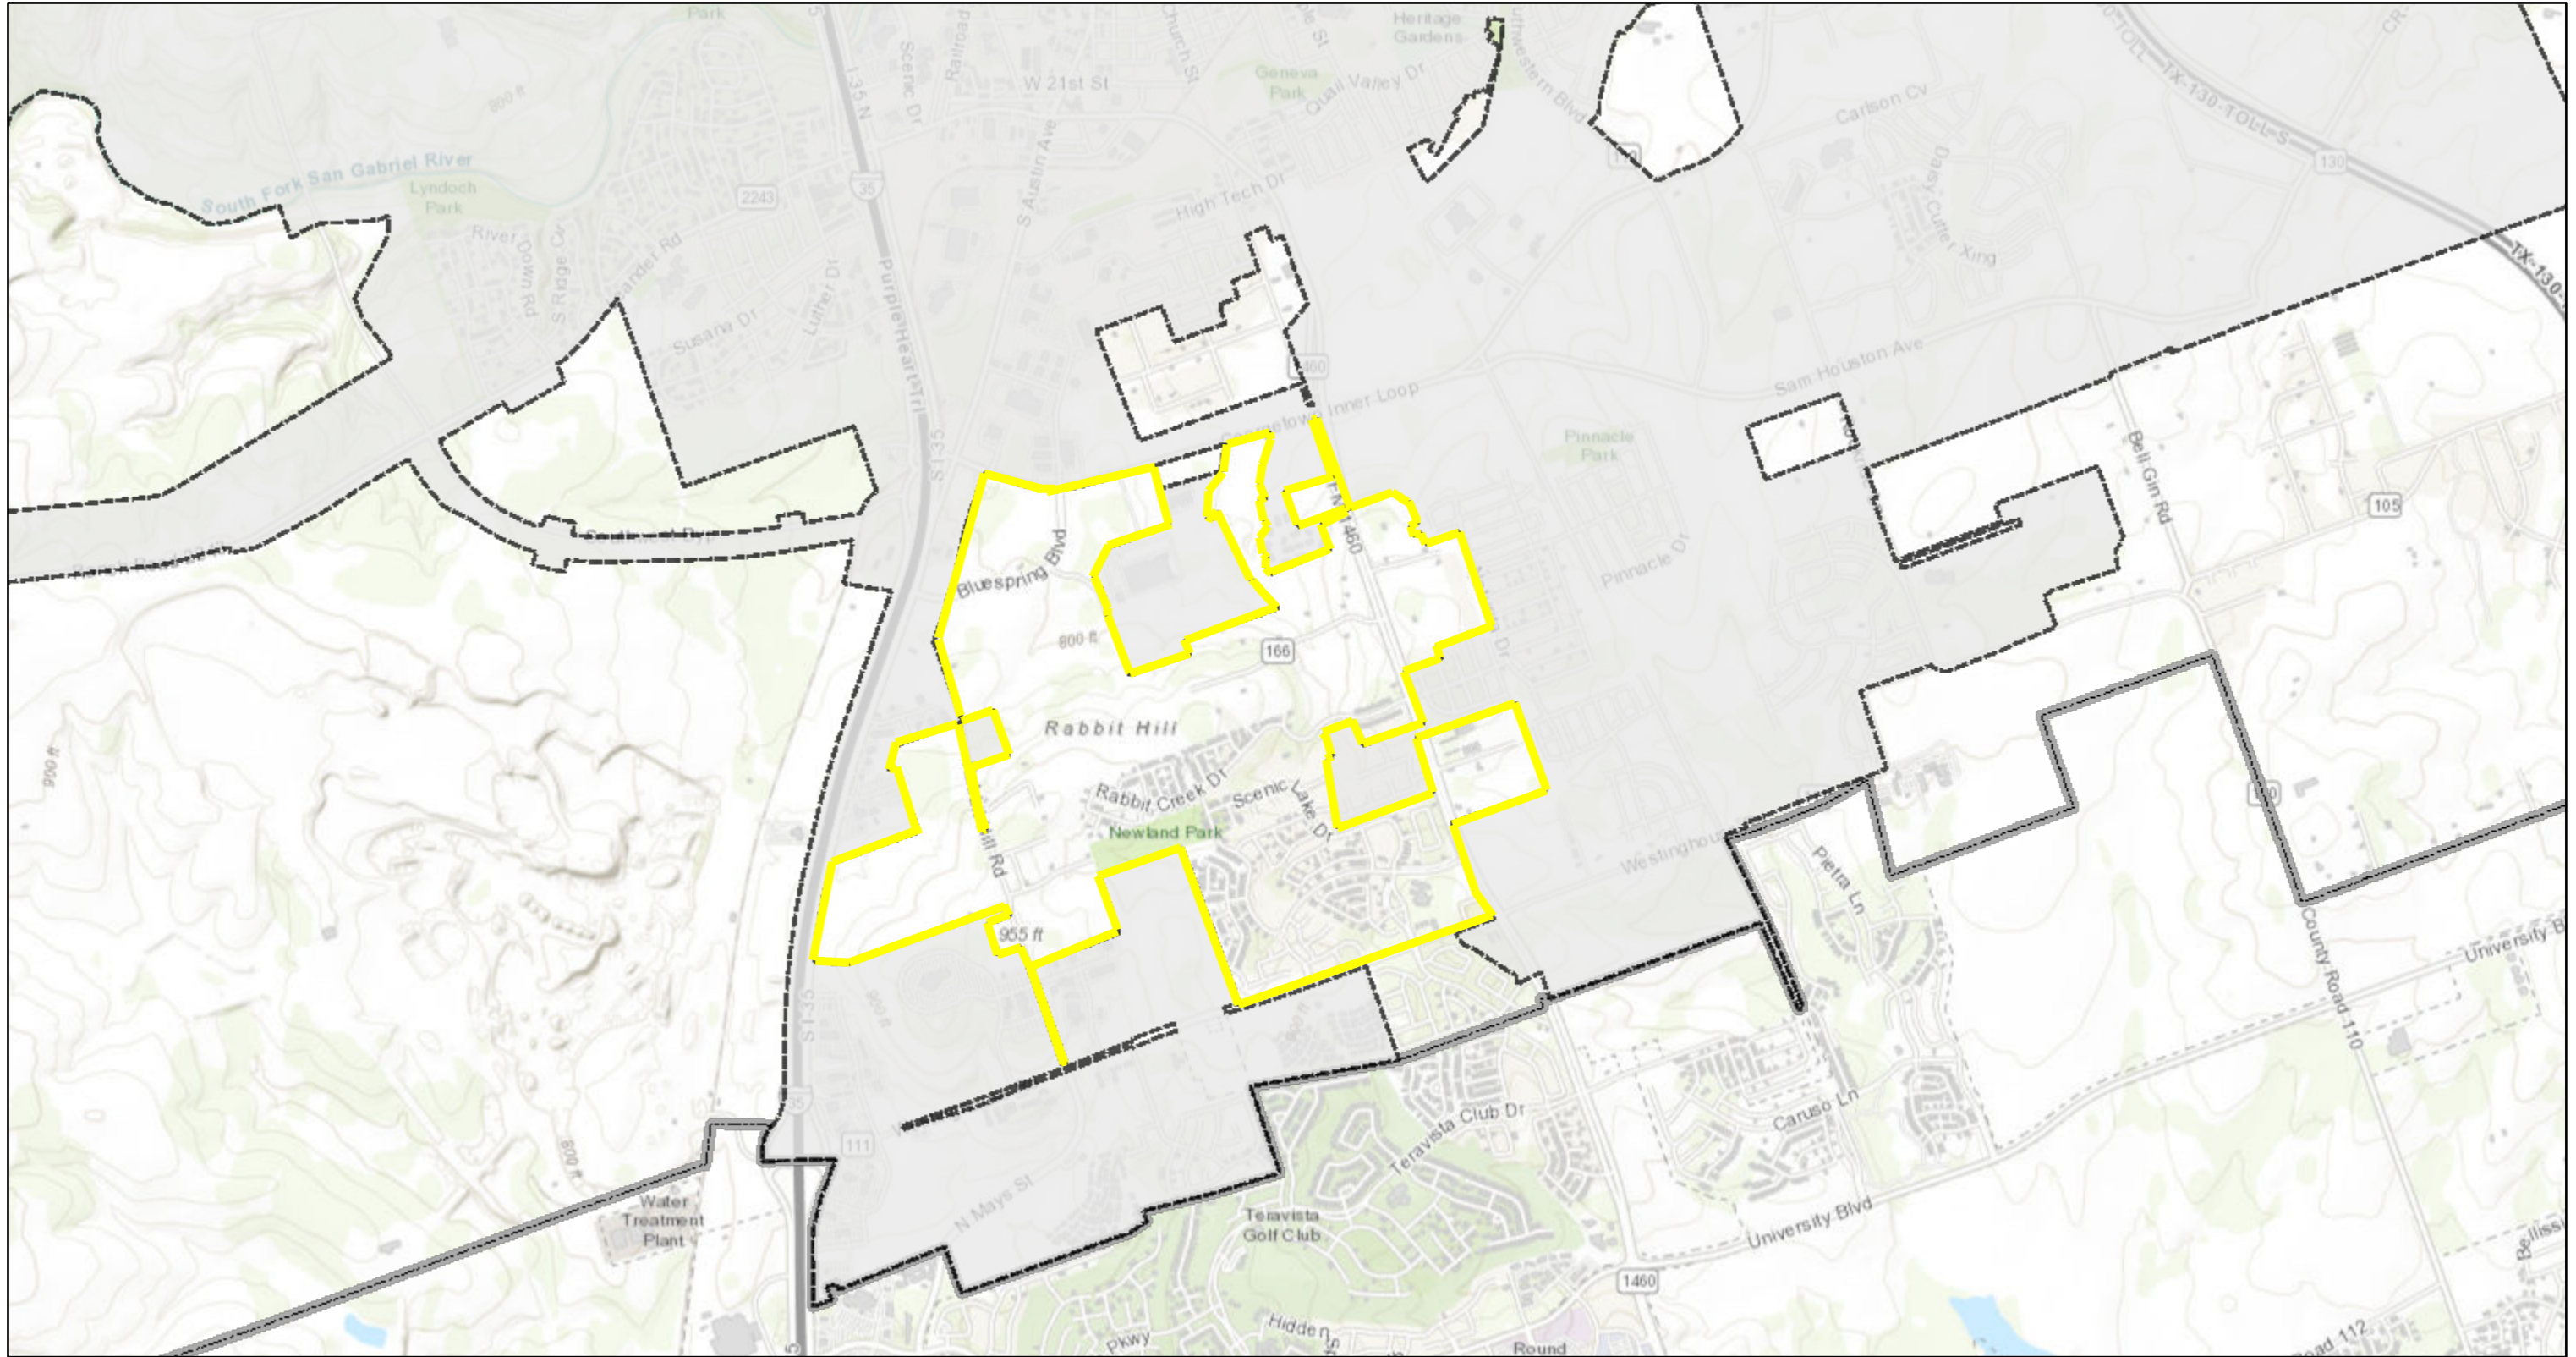

# 2021-3-ANX\_exhibit C\_final

5/3/2021, 10:39:58 AM

-  Georgetown ETJ
-  Georgetown City Limits-Zoomed Out
-  Area To Be Surrounded

City of Austin, County of Williamson, Texas Parks & Wildlife, Esri, HERE, Garmin, INCREMENT P, USGS, METI/NASA, EPA, USDA