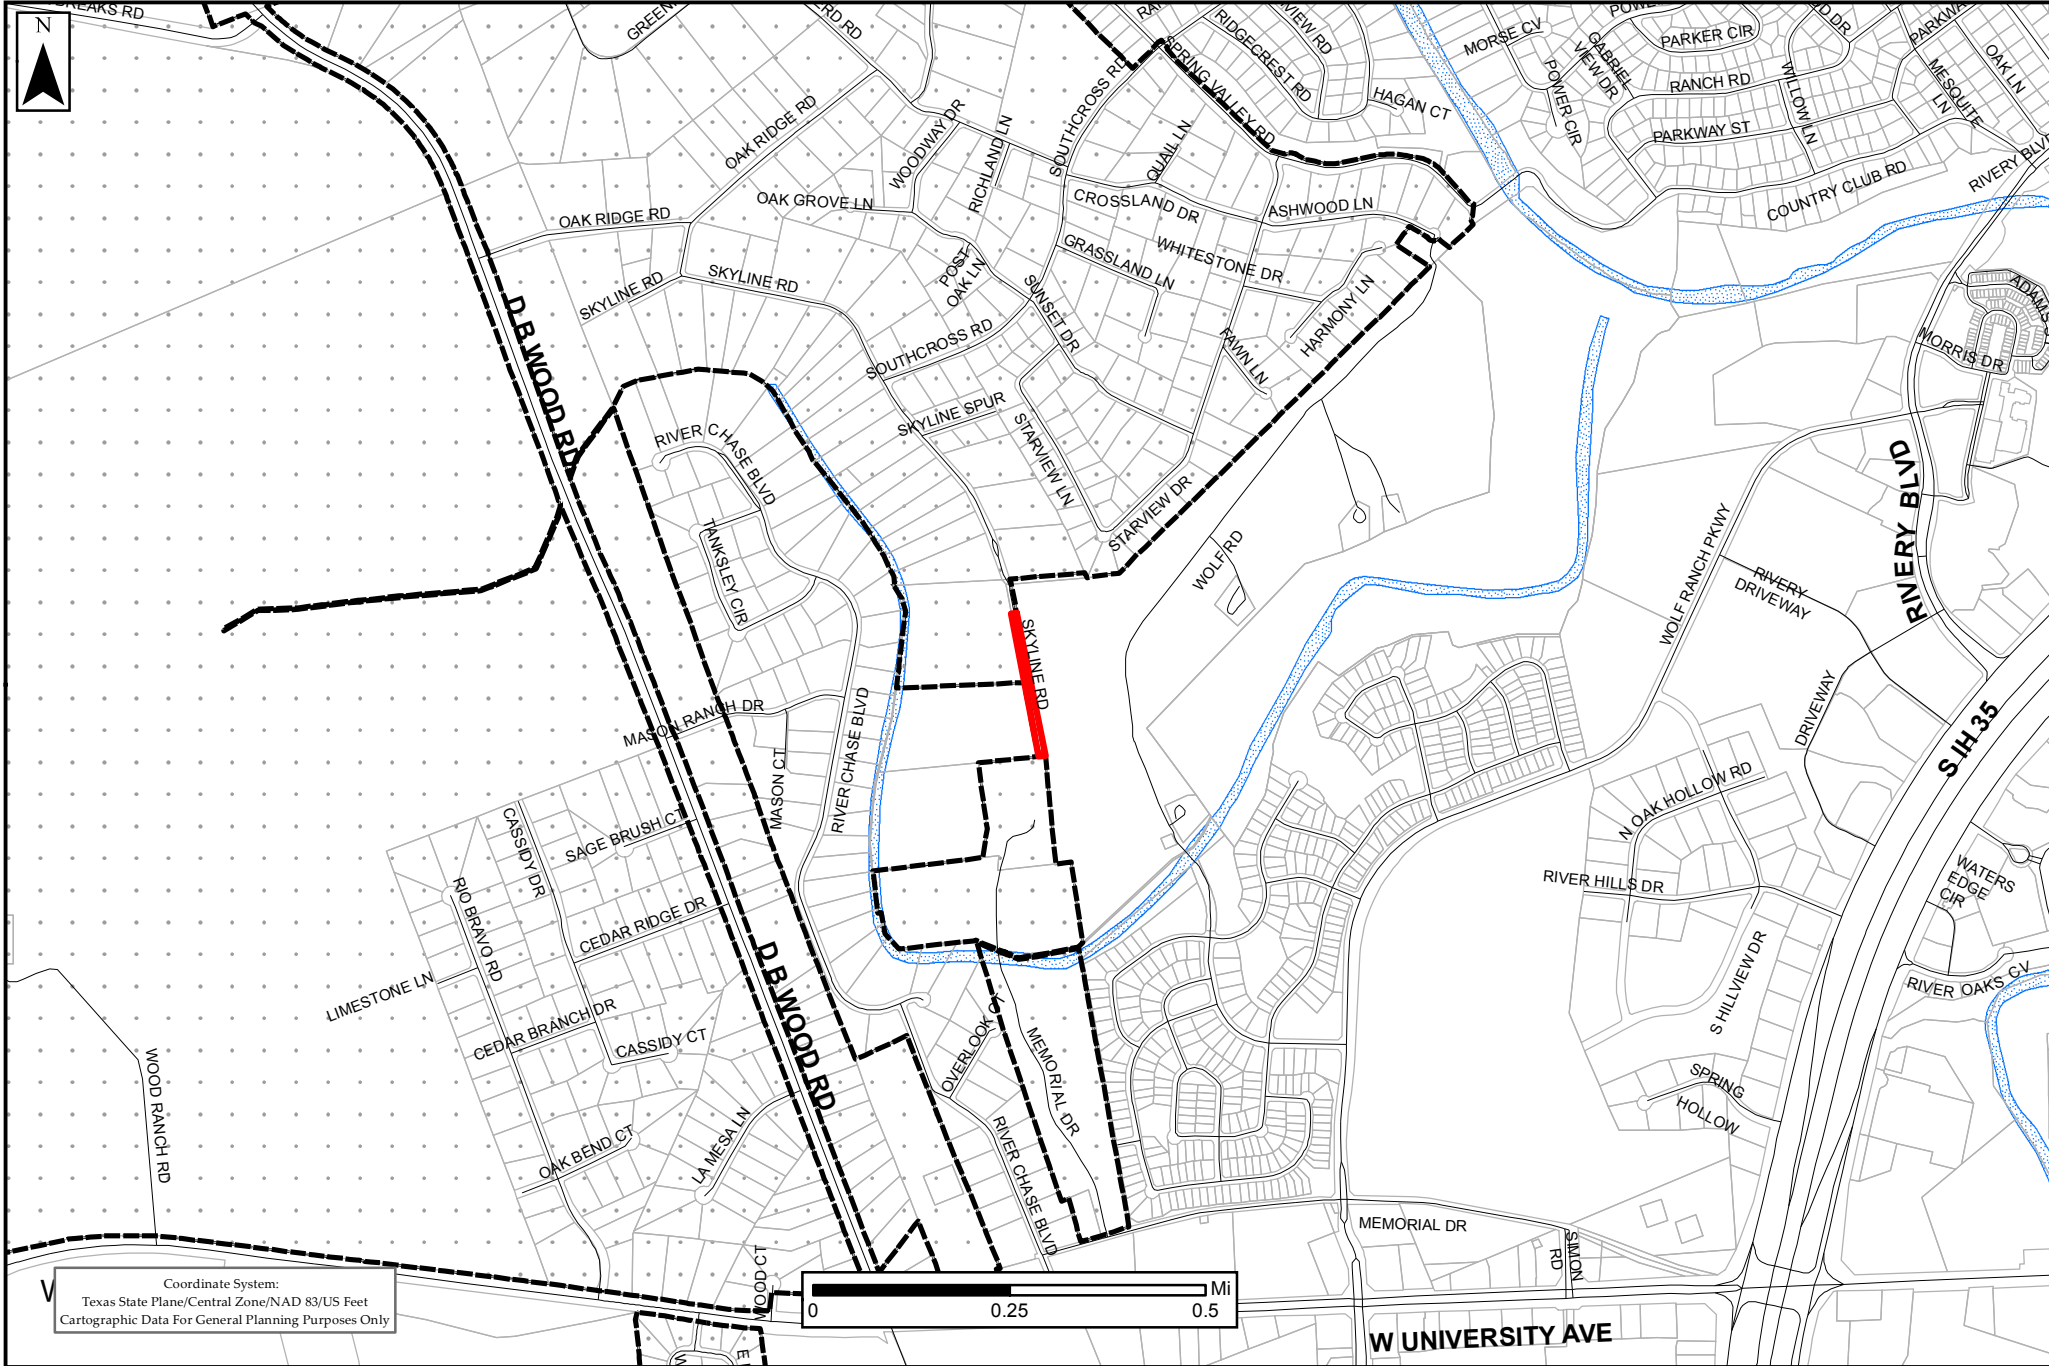

# Location Map 2019-5-ANX Exhibit #1

- Legend**
-  Site
  -  Parcels
  -  City Limits
  -  Georgetown ETJ

Coordinate System:  
Texas State Plane/Central Zone/NAD 83/US Feet  
Cartographic Data For General Planning Purposes Only

0 0.25 0.5 Mi

W UNIVERSITY AVE