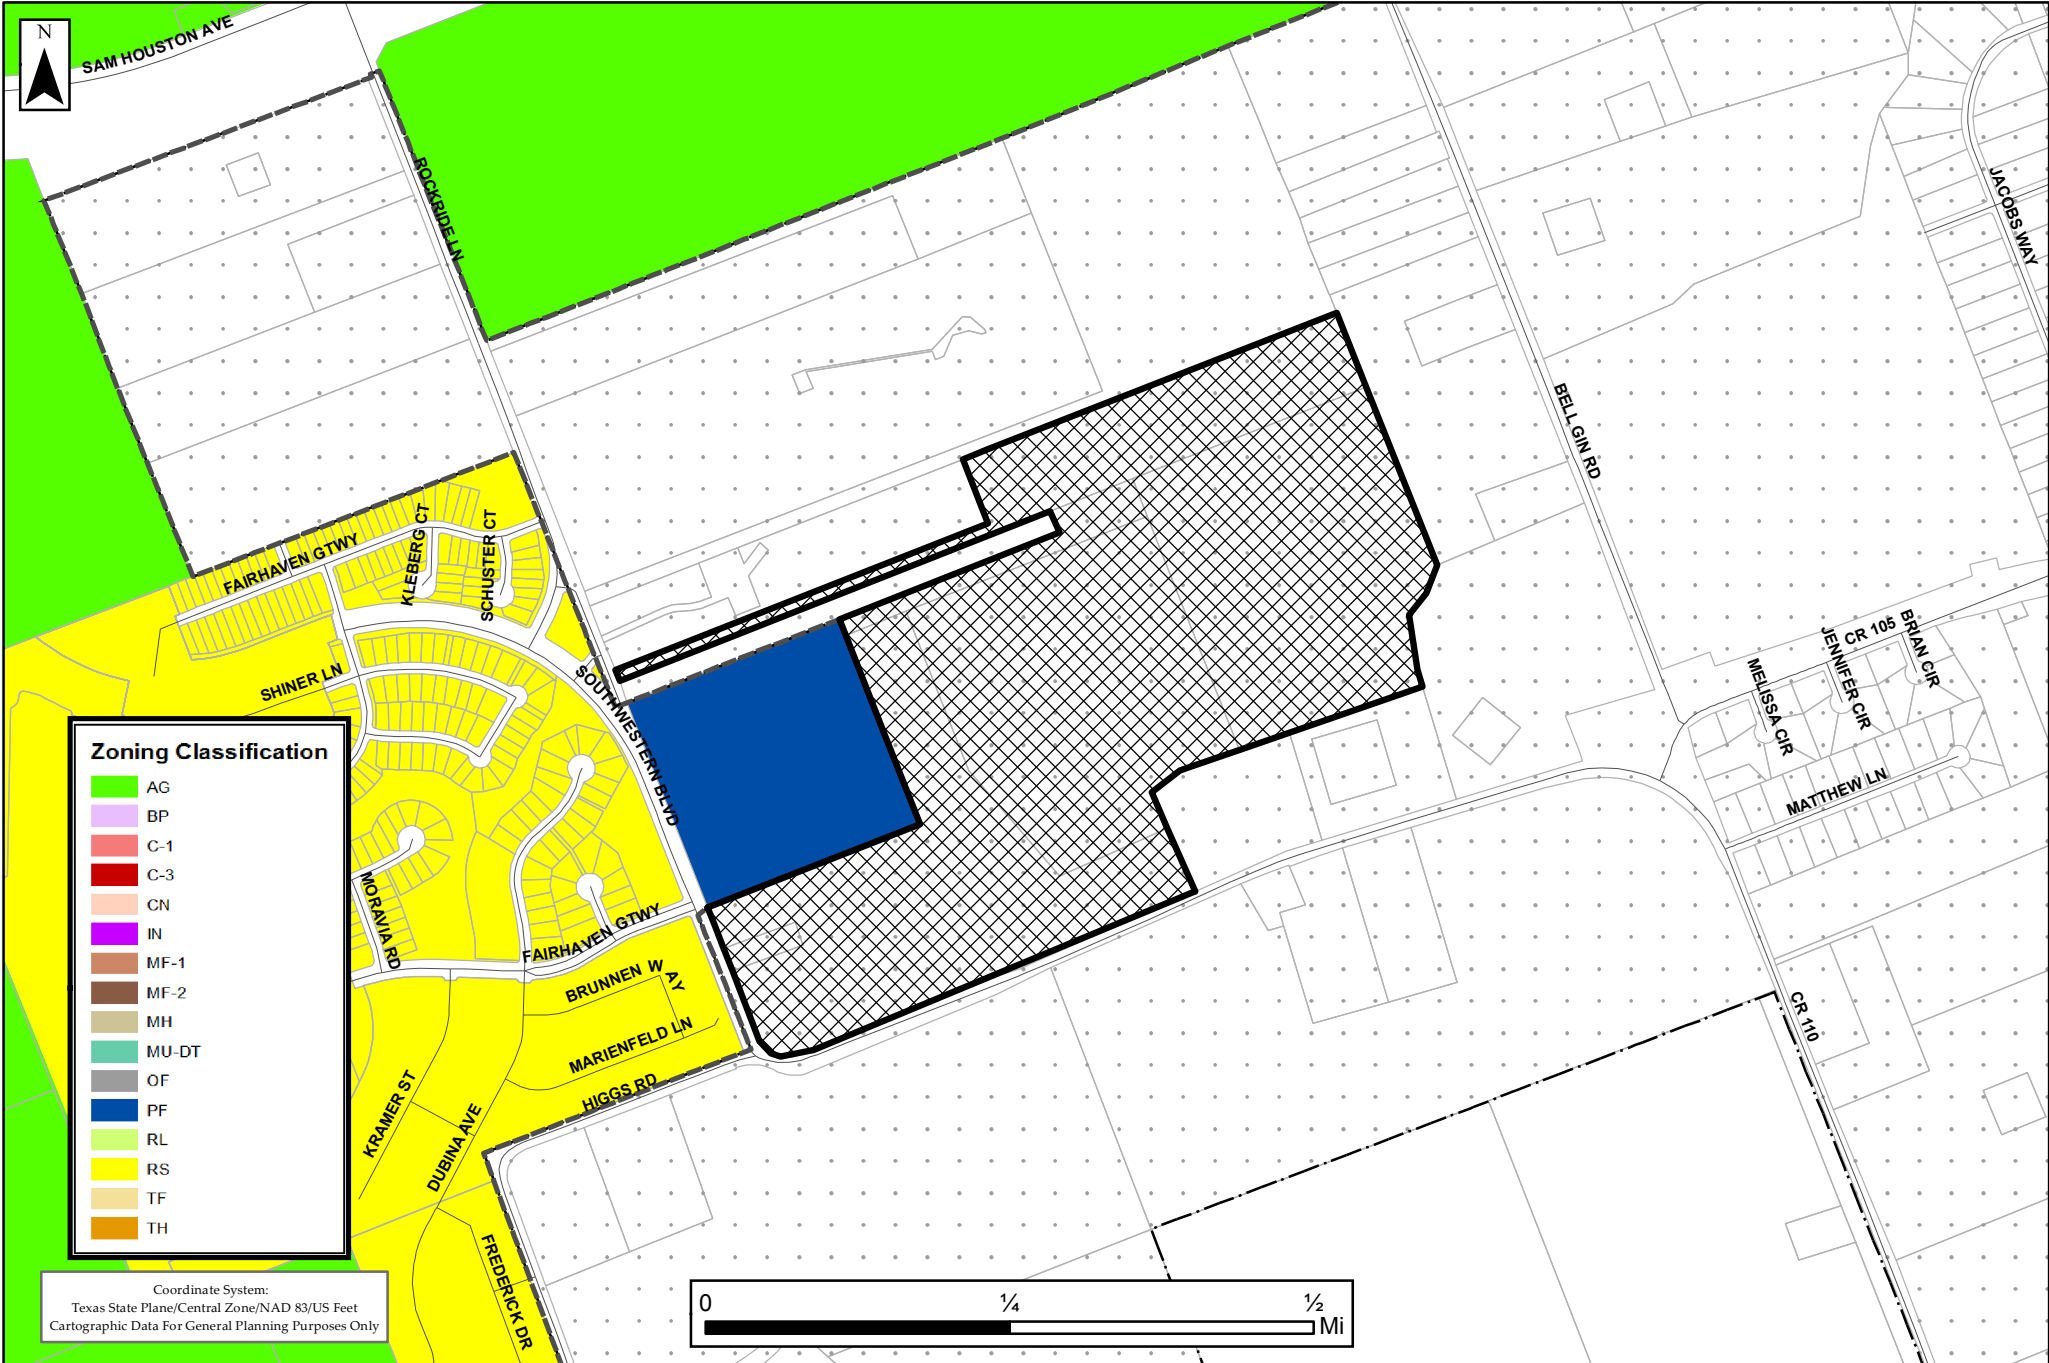

# Zoning Information

## 2019-3-ANX

### Exhibit #3

- Legend
-  Site
  -  Parcels
  -  City Limits
  -  Georgetown ETJ

**Zoning Classification**

	AG
	BP
	C-1
	C-3
	CN
	IN
	MF-1
	MF-2
	MH
	MU-DT
	OF
	PF
	RL
	RS
	TF
	TH

Coordinate System:  
Texas State Plane/Central Zone/NAD 83/US Feet  
Cartographic Data For General Planning Purposes Only