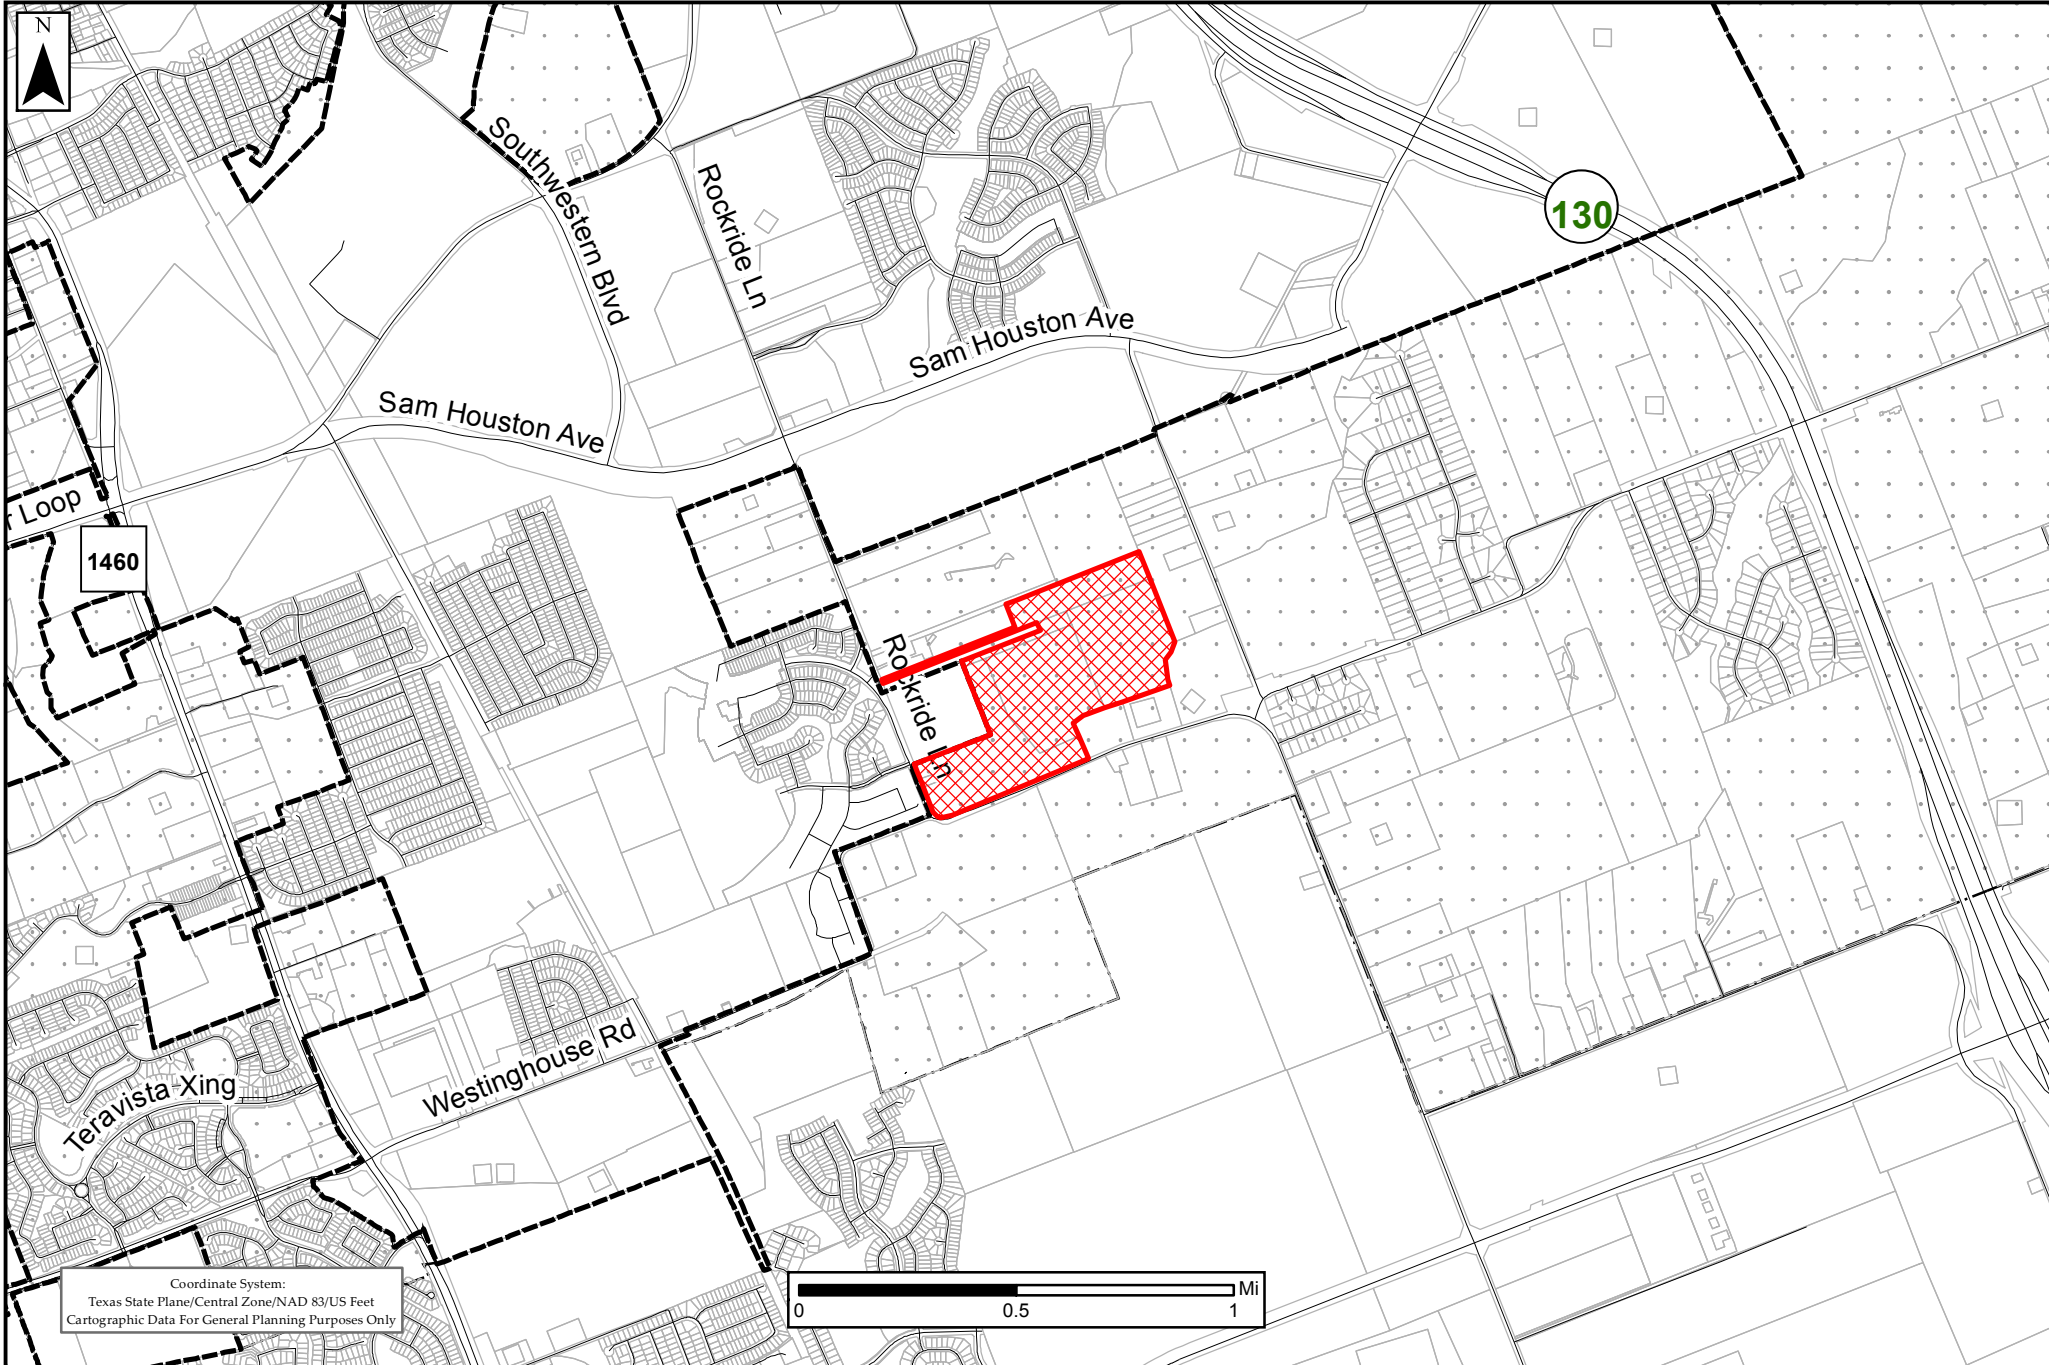

Location Map 2019-3-ANX Exhibit #1

- Legend
- Site
 - Parcels
 - City Limits
 - Georgetown ETJ

Coordinate System:
Texas State Plane/Central Zone/NAD 83/US Feet
Cartographic Data For General Planning Purposes Only