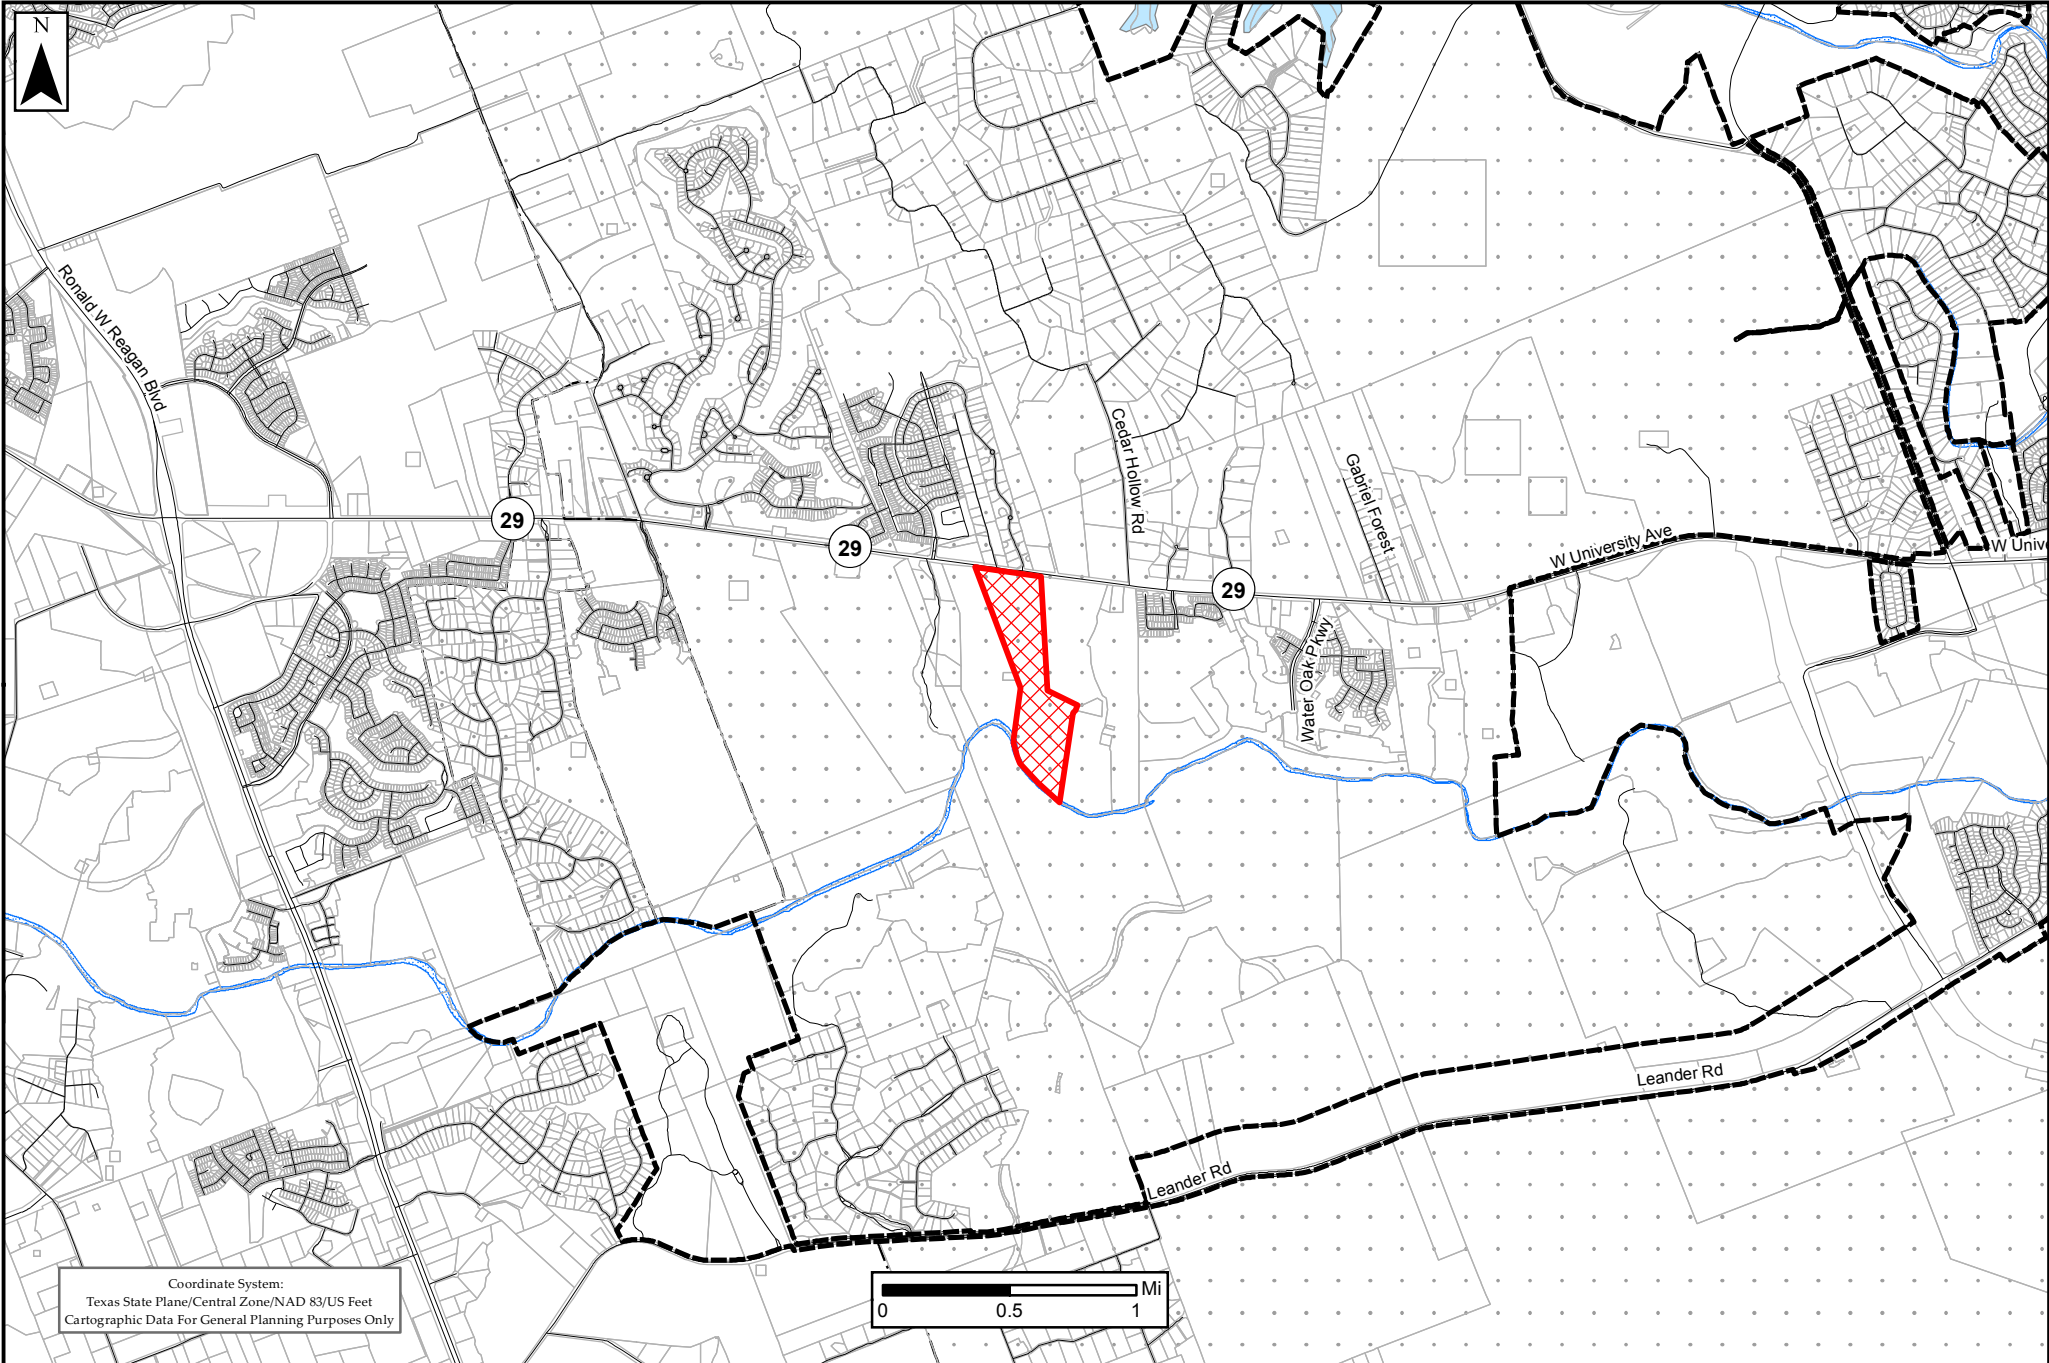

Location Map 2019-2-ANX Exhibit #1

- Legend
-  Site
 -  Parcels
 -  City Limits
 -  Georgetown ETJ

Coordinate System:
Texas State Plane/Central Zone/NAD 83/US Feet
Cartographic Data For General Planning Purposes Only

0 0.5 1 Mi