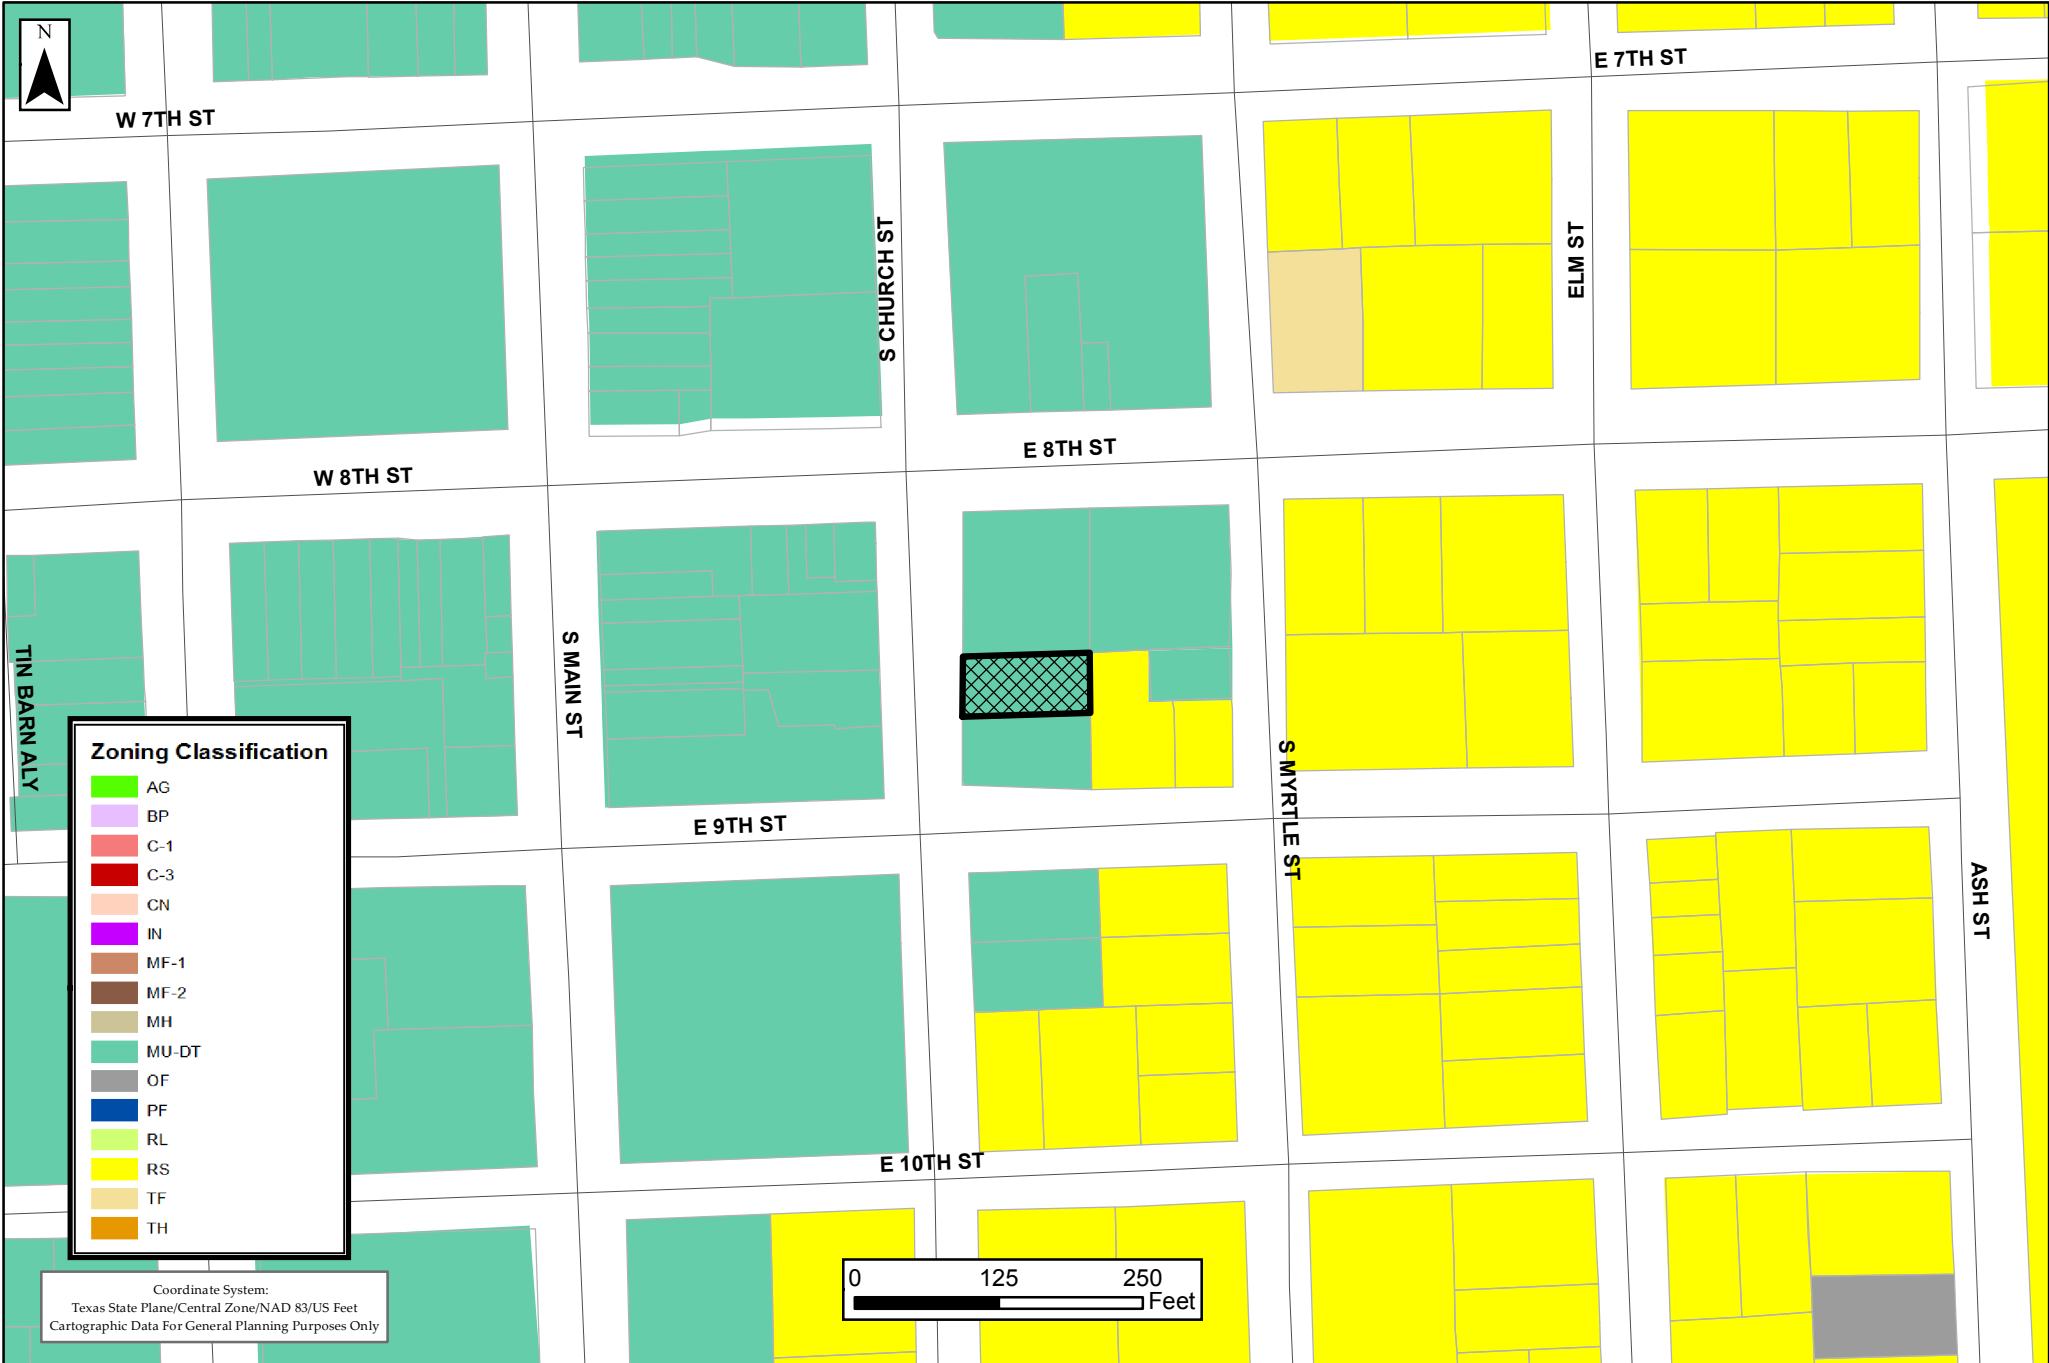

Zoning Information

2019-6-SUP

Exhibit #3

- Legend
-  Site
 -  Parcels
 -  City Limits
 -  Georgetown ETJ

Zoning Classification

	AG
	BP
	C-1
	C-3
	CN
	IN
	MF-1
	MF-2
	MH
	MU-DT
	OF
	PF
	RL
	RS
	TF
	TH

Coordinate System:
Texas State Plane/Central Zone/NAD 83/US Feet
Cartographic Data For General Planning Purposes Only